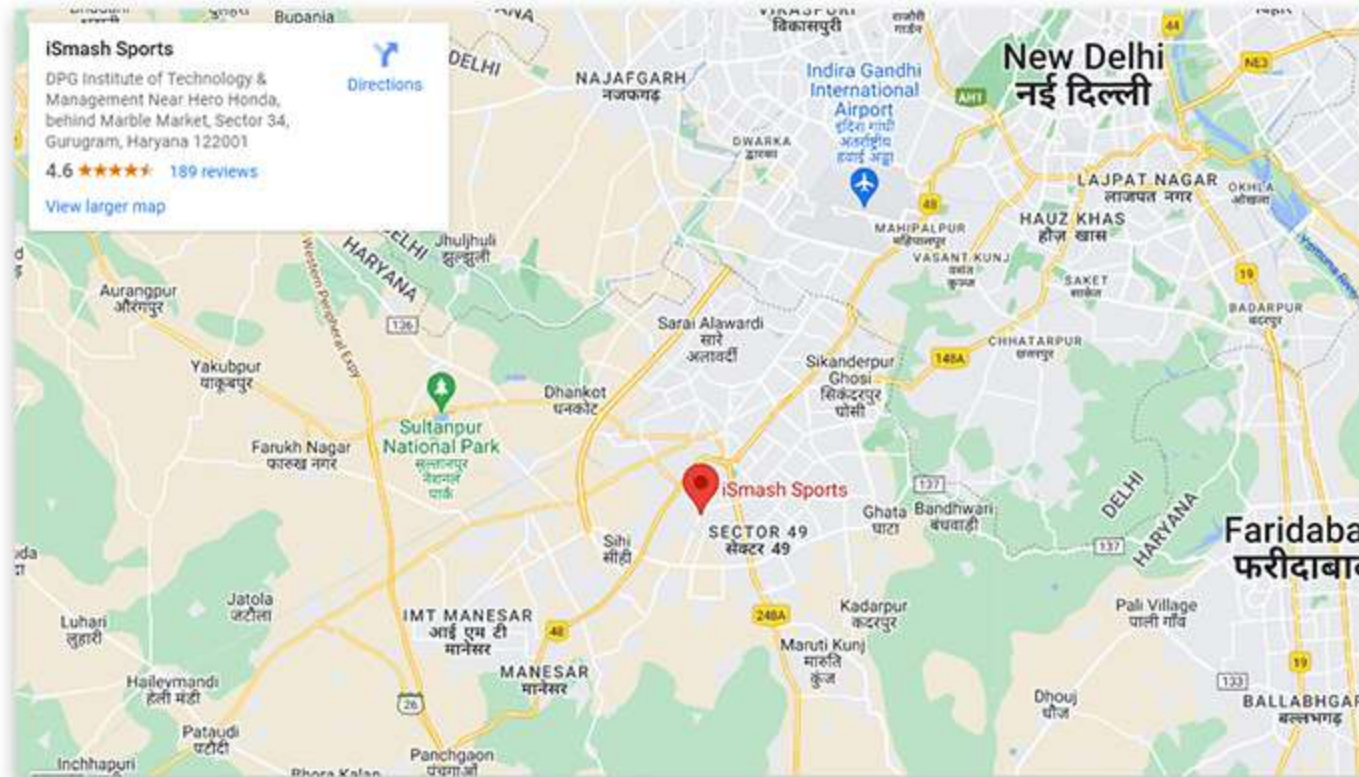

Our Location and Contact Details

iSmash Sports, DPG College,
Near Hero Honda Chowk, Behind
Marble Market, Sector 34,
Gurugram, Haryana 122001

CONTACT US

+91 97186 28003
97000 06675

info@ismash.in

www.ismash.in